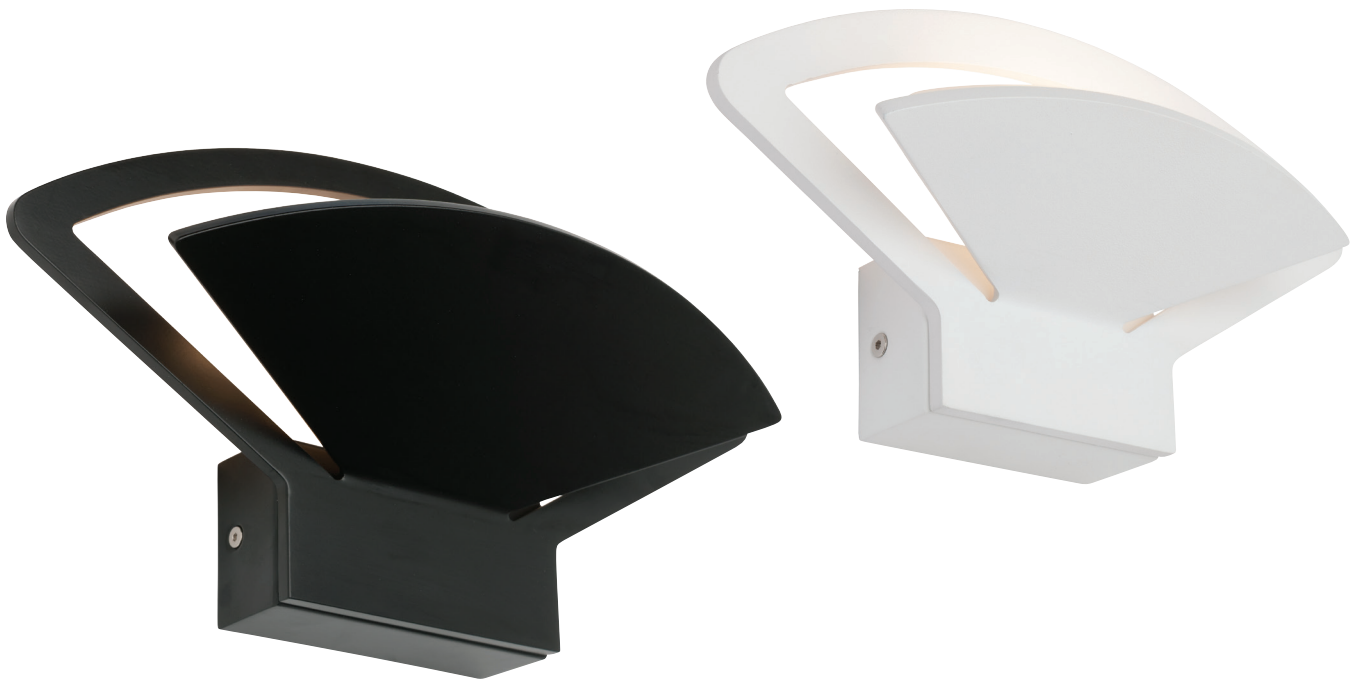

Larz

LED
CRI 80
3000K
DIMMABLE

Recommended dimmer: Clipsal LED

Black finish | White finish

6w non-dimmable

Fiesta

LED
CRI 80
3000K
DIMMABLE

Recommended dimmer: Clipsal LED

Black finish | White finish

6w non-dimmable

Wall

Model No	Description	Light Source	Lumens	Dimensions
LARZ6WLED BLK, WHT	6W LED Wall Light	36 x 0.2w SMD	720Lm	W: 220mm H: 50mm P: 110mm
LARZ12WLED BLK, WHT	12W LED Wall Light	72 x 0.2w SMD	1440Lm	W: 380mm H: 50mm P: 118mm
FIES6WLED BLK, WHT	6W LED Wall Light	6 x 1w SMD	600Lm	W: 247mm H: 135mm P: 85mm
FIES12WLED BLK, WHT	12W LED Wall Light	12 x 1w SMD	1200Lm	W: 330mm H: 170mm P: 110mm