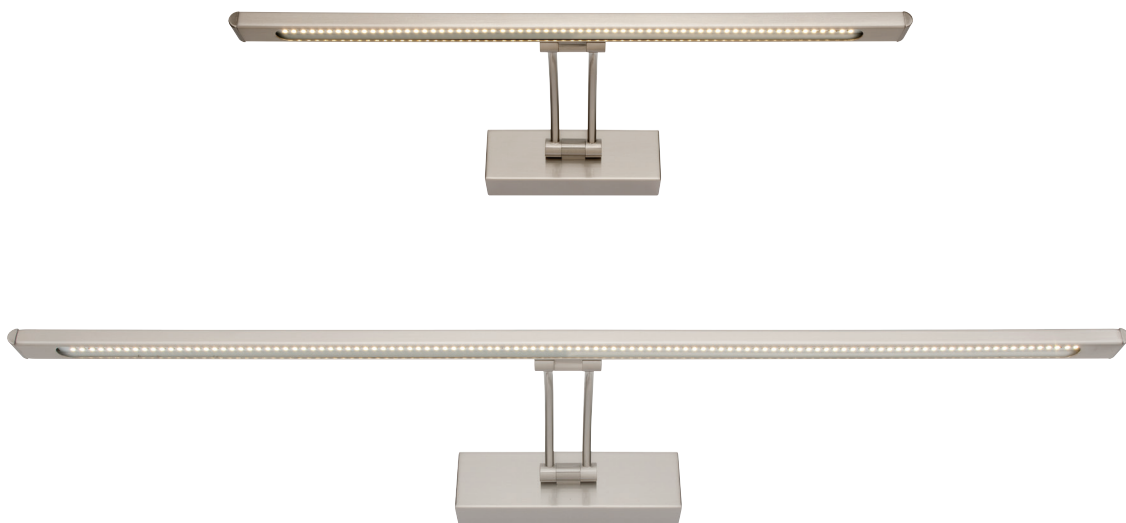

Picasso

Chrome finish

Impression

Satin Chrome finish

Model No	Description	Light Source	Lumens	Dimensions
PICAWLSML	5W LED Picture Light	66 x 0.06w SMD	561Lm	W: 455mm H: 55mm P: 245mm
PICAWLLGE	8W LED Picture Light	114 x 0.06w SMD	969Lm	W: 755mm H: 55mm P: 245mm
IMPWLSML	5W LED Picture Light	66 x 0.06w SMD	561Lm	W: 470mm H: 55mm P: 245mm
IMPWLLGE	8W LED Picture Light	114 x 0.06w SMD	969Lm	W: 770mm H: 55mm P: 245mm