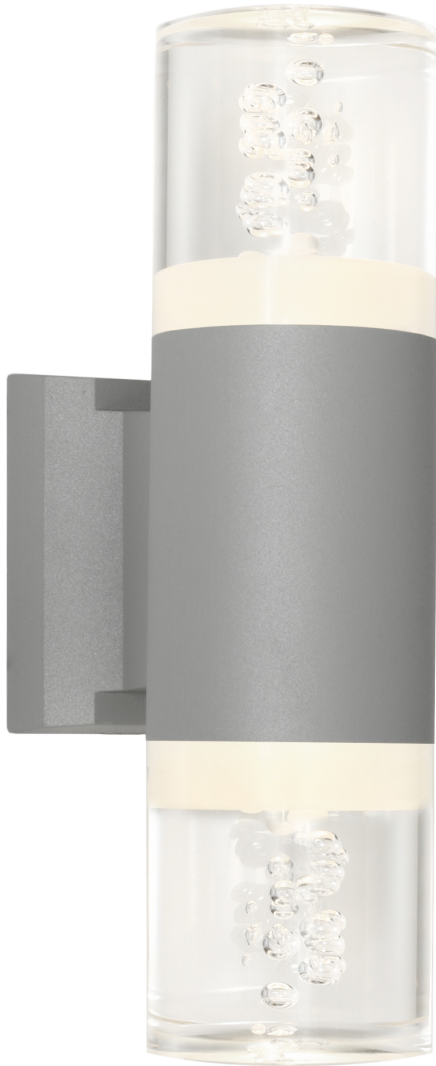

Coastal

Exteriors

Calgary

Black finish | Silver finish | Frost/Clear acrylic lens

Model No	Description	Light Source	Lumens	Dimensions
CALG2E BLK, SLV	2ft LED Exterior Wall Light	2 x 3w COB	435Lm	H: 230mm W: 64mm P: 112mm