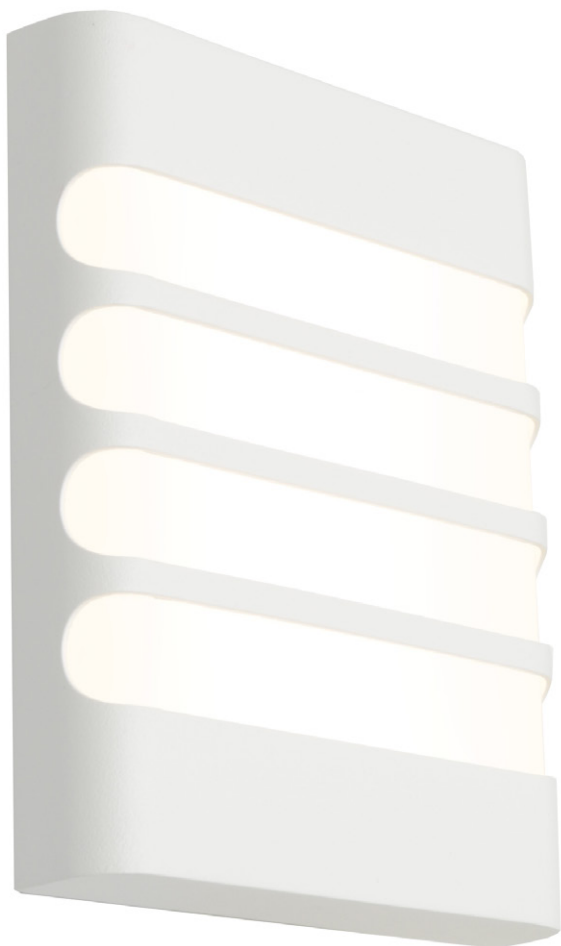

Coastal

Odessa

Black finish | White finish | Grill cover | Frost acrylic lens

Exteriors

Model No	Description	Light Source	Lumens	Dimensions
ODES1EG BLK, WHT	LED Grill Exterior Wall Light	10w SMD 3000k	325Lm	H: 200mm W: 160mm P: 60mm
ODES1EG BLK, WHT	LED Grill Exterior Wall Light	10w SMD 4000k	340Lm	H: 200mm W: 160mm P: 60mm
ODES1EG BLK, WHT	LED Grill Exterior Wall Light	10w SMD 5000k	325Lm	H: 200mm W: 160mm P: 60mm