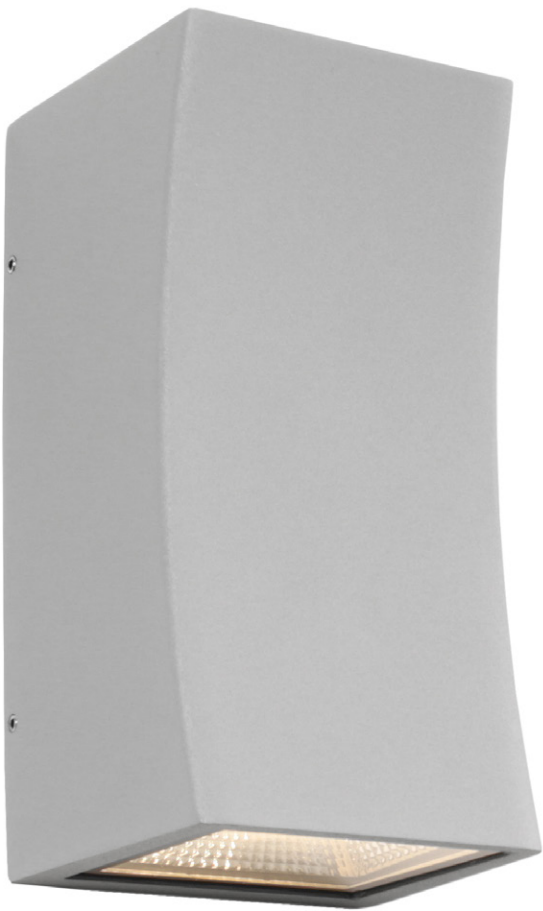

Coastal

Exteriors

Ramada

Charcoal finish | Silver finish | Clear glass lens
Vertical mount only

Model No	Description	Light Source	Lumens	Dimensions
RAMA2E CHA, SLV	2ft LED Exterior Wall Light	2 x 5w COB	534Lm	H: 200mm W: 105mm P: 92mm