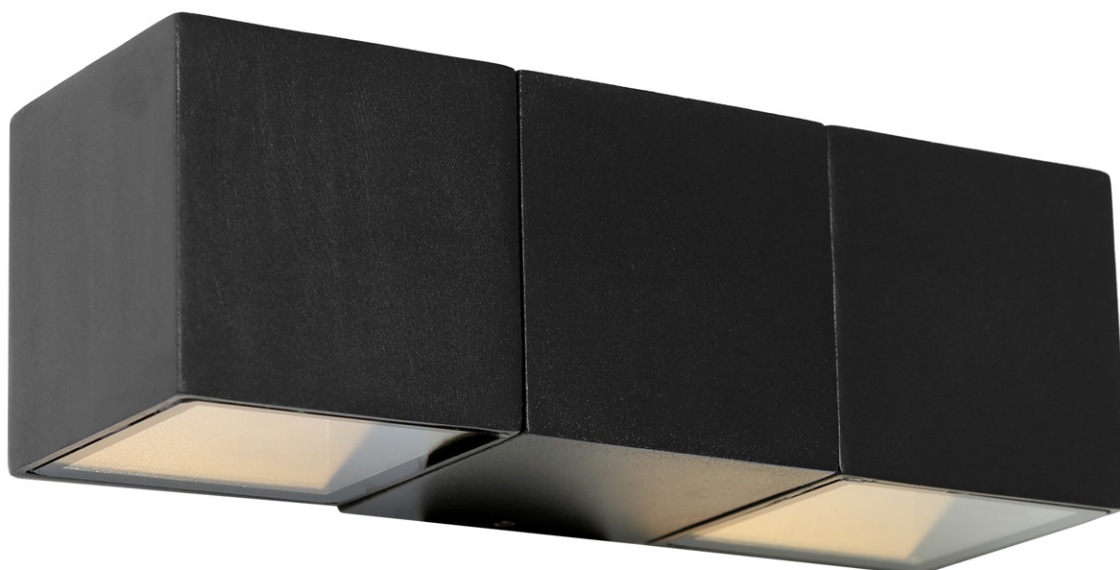

Coastal

Solano

LED CRI 80 3000K IP54

Black finish | White finish | Clear glass lens
Vertical mount only

Exteriors

Model No	Description	Light Source	Lumens	Dimensions
SOLA2E BLK, WHT	2ft LED Exterior Wall Light	2 x 5w COB	478Lm	H: 70mm W: 210mm P: 70mm