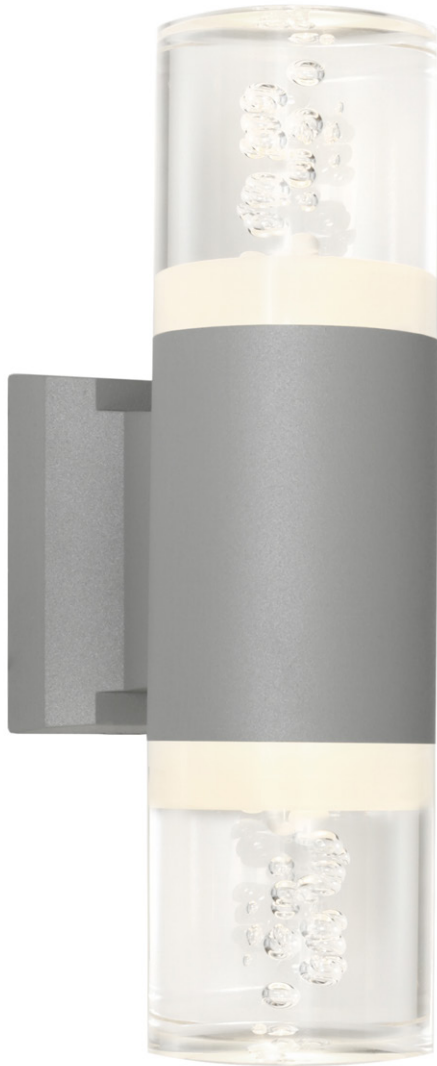

## Burston

IP44

Old Bronze finish | Clear Curved glass  
Vertical mount only

Model No	Description	Light Source	Dimensions	Comment
BURS1ESMOBR	1lt Small Exterior Wall Light	60w ES Max	H: 305mm W: 165mm P: 205mm	Globe not included
BURS1ELGOBR	1lt Large Exterior Wall Light	60w ES Max	H: 400mm W: 215mm P: 255mm	Globe not included

## Busselton

LED CRI 70 3000K IP54

Black finish  
Vertical mount only

Model No	Description	Light Source	Lumens	Dimensions
BUSS2EBLK	2ft LED Exterior Wall Light	2 x 3w COB	135Lm	H: 200mm W: 90mm P: 90mm

Coastal

## Calgary

Black finish | Silver finish | Frost/Clear acrylic lens

Exteriors

Model No	Description	Light Source	Lumens	Dimensions
CALG2E BLK, SLV	2ft LED Exterior Wall Light	2 x 3w COB	435Lm	H: 230mm W: 64mm P: 112mm