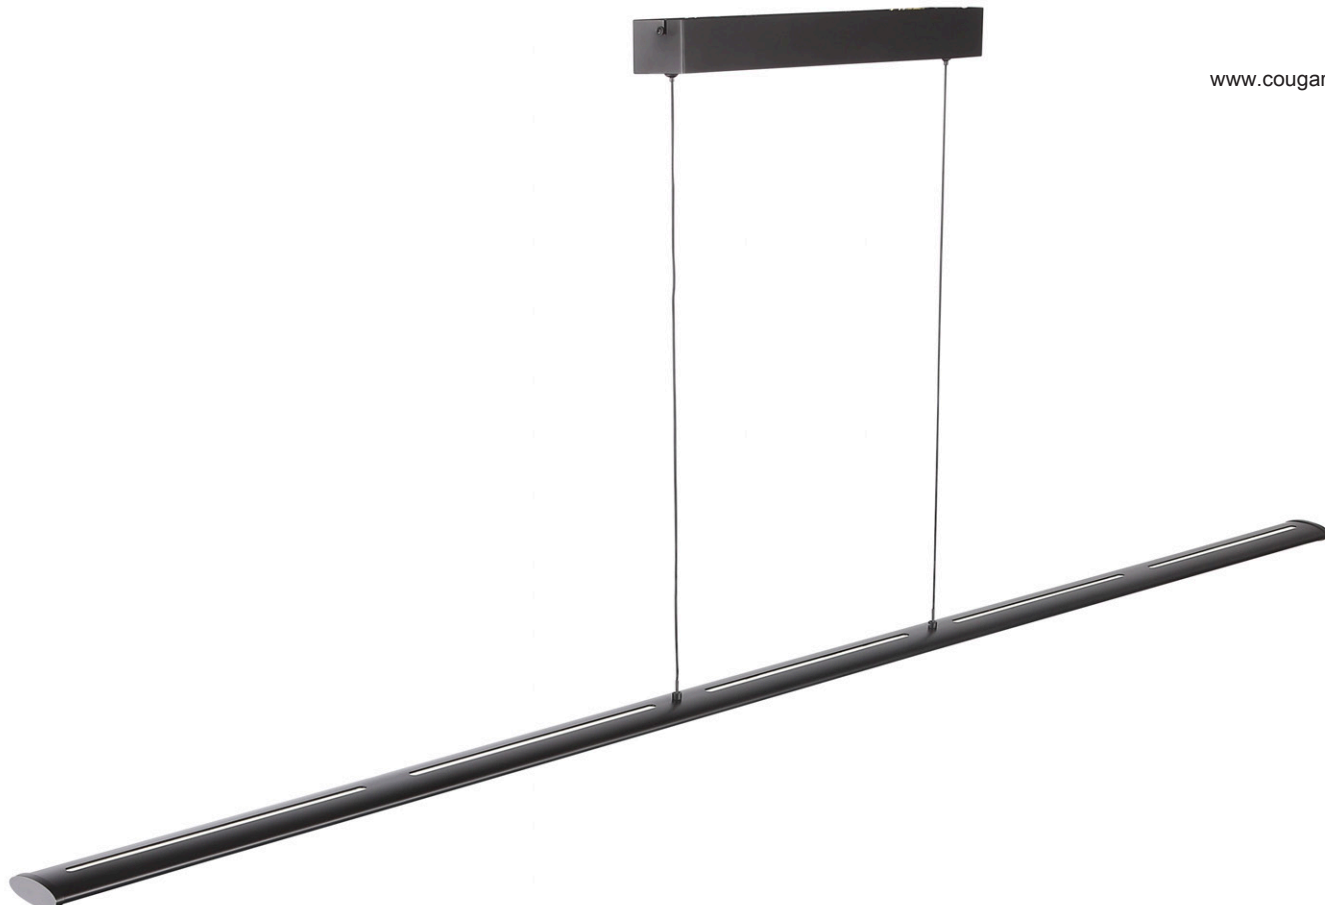

Pendants

Vista

Recommended dimmer:
Clipsal LEDM

Black finish | Opal acrylic lens | Black cable
Canopy L: 415mm W: 60mm H: 45mm

Model No	Description	Light Source	Lumens	Dimensions
VIST1PLEDBLK	35w LED Pendant	720 x 0.2w SMD	3k: 3427Lm 4k: 4352Lm 5k: 3310Lm	L: 1800mm W: 60mm H: 70mm + 2m cable