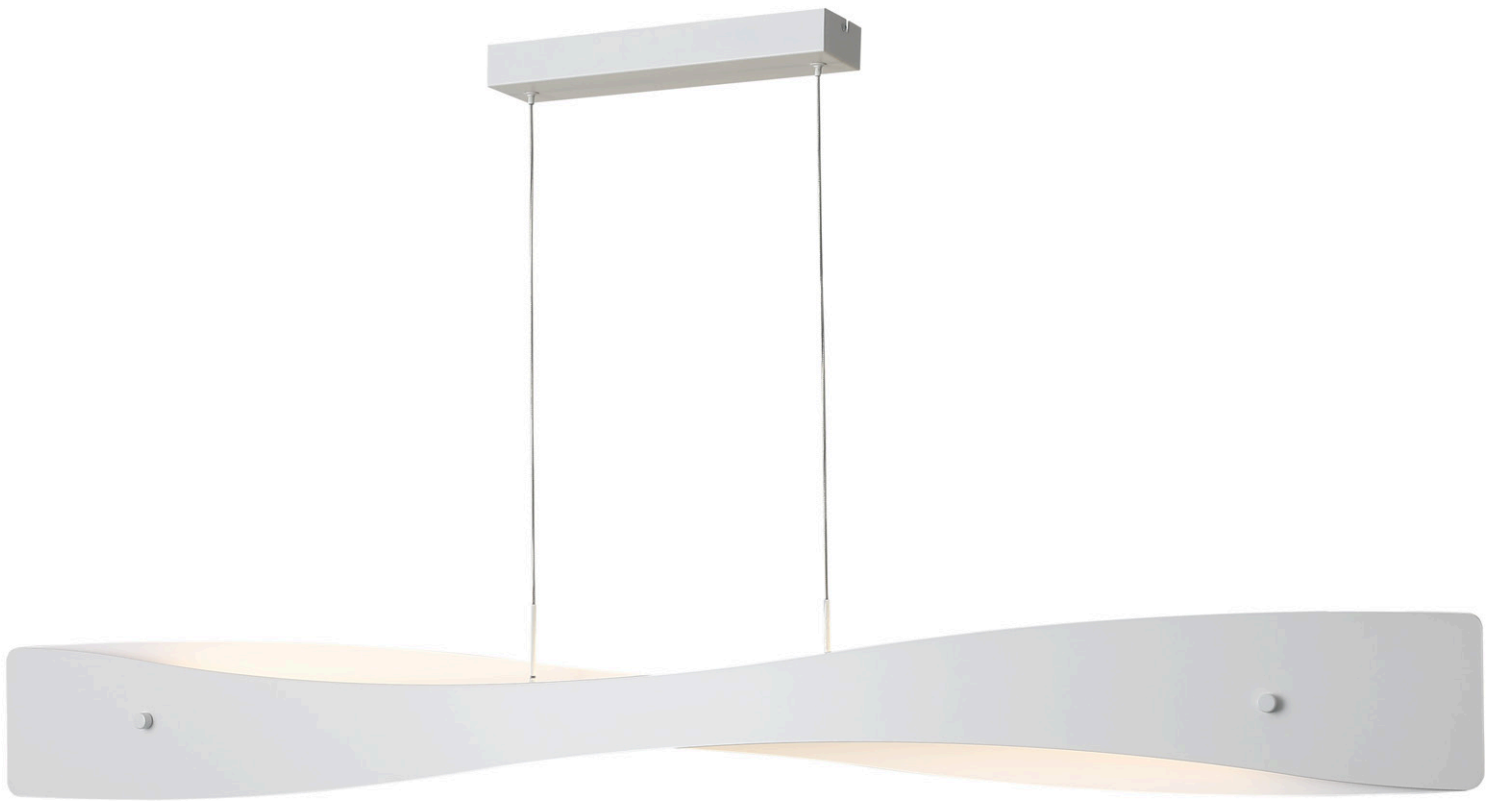

## Orpheus

Gold finish | Clear glass | Black cloth cable | 1lt Wall light available  
Canopy H: 17mm W: 116mm Small glass H: 230mm W: 250mm Large glass H: 365mm W: 400mm

Model No	Description	Light Source	Dimensions	Comment
ORPH1PSGLD	1lt Small Pendant	60w ES Max	H: 280mm + 2m cable W: 250mm	Globe not included
ORPH1PLGLD	1lt Large Pendant	60w ES Max	H: 440mm + 2m cable W: 400mm	Globe not included

# Palento

Recommended dimmer:  
Clipsal LEDM

Black finish | Black cable  
Canopy L: 350mm H: 40mm

Model No	Description	Light Source	Lumens	Dimensions
PALE1PLEDBLK	36w LED Pendant	440 x 0.2w SMD	<b>3k:</b> 1751Lm <b>4k:</b> 1883Lm <b>5k:</b> 1752Lm	L: 1500mm W: 125mm H: 154mm + 2m cable