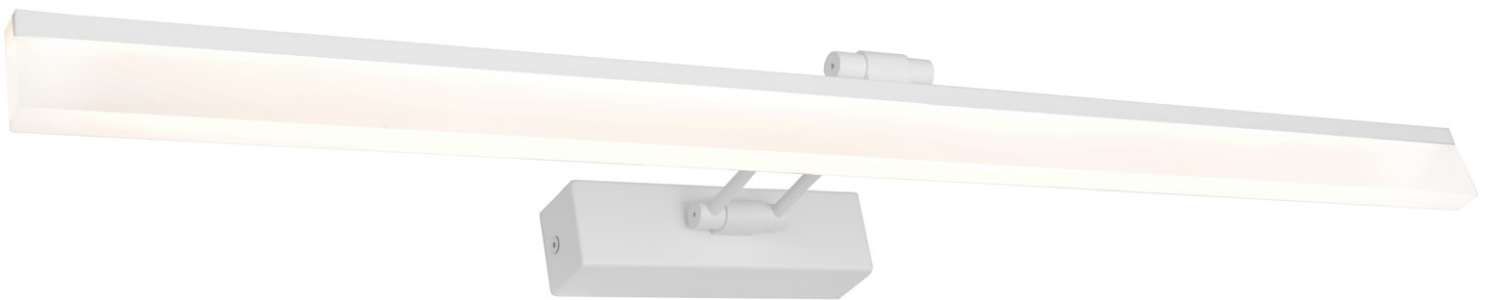

Vanity

Vanity

Capella

Recommended dimmer:
Diginet, Clipsal LED,
Dimpala Trader

Black finish | Frost acrylic lens

Model No	Description	Light Source	Lumens	Dimensions
CAPE16WLEDBLK	16W LED Vanity Light	96 x 0.2w SMD	1200Lm	L: 660mm H: 70mm P: 185mm
CAPE20WLEDBLK	20W LED Vanity Light	120 x 0.2w SMD	1480Lm	L: 820mm H: 70mm P: 185mm

Vanity

Capella

Recommended dimmer:
Diginet, Clipsal LED,
Dimpala Trader

White finish | Frost acrylic lens

Model No	Description	Light Source	Lumens	Dimensions
CAPE16WLEDWHT	16W LED Vanity Light	96 x 0.2w SMD	1200Lm	L: 660mm H: 70mm P: 185mm
CAPE20WLEDWHT	20W LED Vanity Light	120 x 0.2w SMD	1480Lm	L: 820mm H: 70mm P: 185mm

Vanity

Carlisle

Recommended dimmer:
Diginet, Clipsal LED,
Dimpala Trader

Chrome finish | Frost/Clear acrylic lens

Model No	Description	Light Source	Lumens	Dimensions
CARLI16WLEDCH	16W LED Vanity Light	96 x 0.2w SMD	1960Lm	L: 763mm H: 55mm P: 90mm
CARLI20WLEDCH	20W LED Vanity Light	120 x 0.2w SMD	2450Lm	L: 925mm H: 55mm P: 90mm