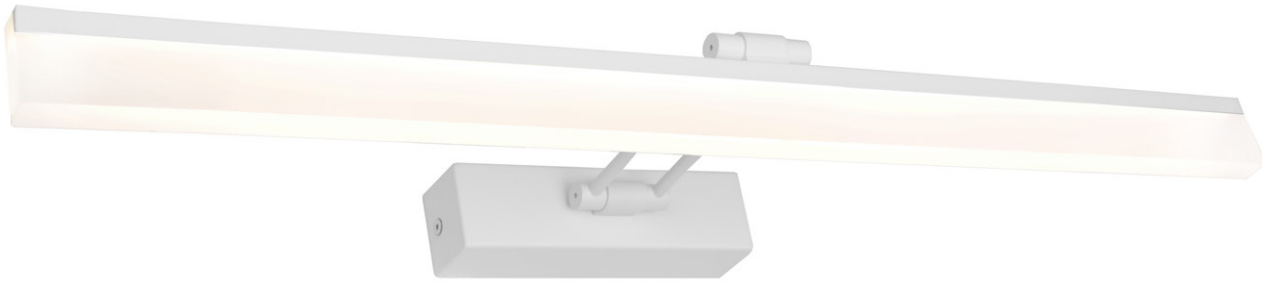

Vanity

Vanity

Capella

Recommended dimmer:
Diginet, Clipsal LED,
Dimpala Trader

Black finish | Frost acrylic lens

Model No	Description	Light Source	Lumens	Dimensions
CAPE16WLEDBLK	16W LED Vanity Light	96 x 0.2w SMD	1200Lm	L: 660mm H: 70mm P: 185mm
CAPE20WLEDBLK	20W LED Vanity Light	120 x 0.2w SMD	1480Lm	L: 820mm H: 70mm P: 185mm

Vanity

Capella

Recommended dimmer:
Diginet, Clipsal LED,
Dimpala Trader

White finish | Frost acrylic lens

Model No	Description	Light Source	Lumens	Dimensions
CAPE16WLEDWHT	16W LED Vanity Light	96 x 0.2w SMD	1200Lm	L: 660mm H: 70mm P: 185mm
CAPE20WLEDWHT	20W LED Vanity Light	120 x 0.2w SMD	1480Lm	L: 820mm H: 70mm P: 185mm