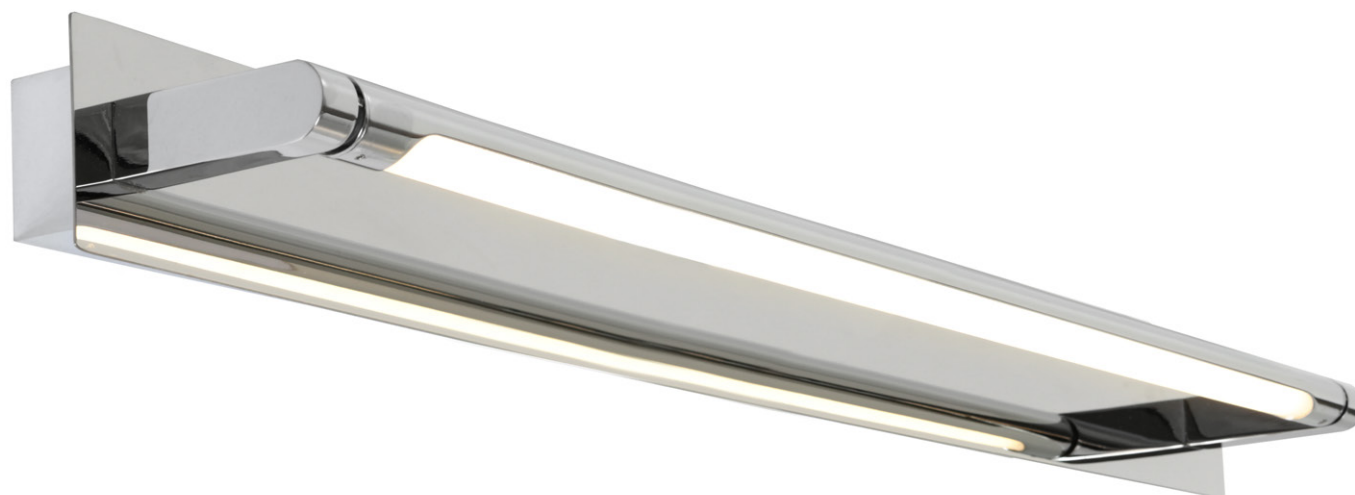

Vanity

Vanity

Capella

Recommended dimmer:
Diginet, Clipsal LED,
Dimpala Trader

Black finish | Frost acrylic lens

Model No	Description	Light Source	Lumens	Dimensions
CAPE16WLEDBLK	16W LED Vanity Light	96 x 0.2w SMD	1200Lm	L: 660mm H: 70mm P: 185mm
CAPE20WLEDBLK	20W LED Vanity Light	120 x 0.2w SMD	1480Lm	L: 820mm H: 70mm P: 185mm

Vanity

Capella

Recommended dimmer:
Diginet, Clipsal LED,
Dimpala Trader

White finish | Frost acrylic lens

Model No	Description	Light Source	Lumens	Dimensions
CAPE16WLEDWHT	16W LED Vanity Light	96 x 0.2w SMD	1200Lm	L: 660mm H: 70mm P: 185mm
CAPE20WLEDWHT	20W LED Vanity Light	120 x 0.2w SMD	1480Lm	L: 820mm H: 70mm P: 185mm

Vanity

Coral

Recommended dimmer:
Diginet, Clipsal LED,
Dimpala Trader

Black finish | Opal acrylic lens

Model No	Description	Light Source	Lumens	Dimensions
CORA12WLEDBLK	12W LED Vanity Light	72 x 0.2w SMD	1113Lm	L: 600mm H: 65mm P: 105mm
CORA16WLEDBLK	16W LED Vanity Light	96 x 0.2w SMD	1410Lm	L: 760mm H: 65mm P: 105mm

Vanity

Coral

Recommended dimmer:
Diginet, Clipsal LED,
Dimpala Trader

Chrome finish | Opal acrylic lens

Model No	Description	Light Source	Lumens	Dimensions
CORA12WLEDCH	12W LED Vanity Light	72 x 0.2w SMD	1113Lm	L: 600mm H: 65mm P: 105mm
CORA16WLEDCH	16W LED Vanity Light	96 x 0.2w SMD	1410Lm	L: 760mm H: 65mm P: 105mm