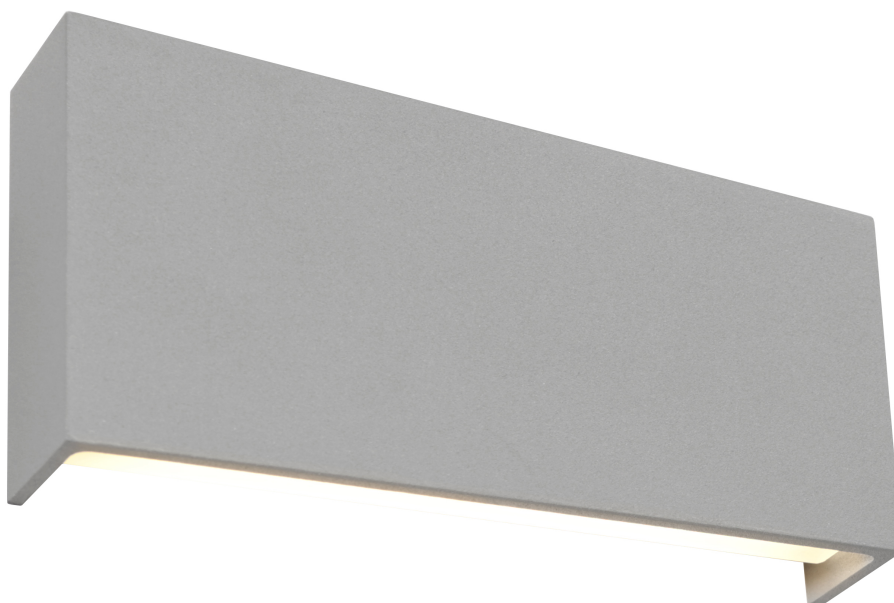

Coastal

Fargo

LED CRI 80 3000K IP 54

Silver finish | Frost/Clear acrylic lens

Exteriors

Model No	Description	Light Source	Lumens	Dimensions
FARG2ESLV	2lt LED Exterior Wall Light	2 x 5w SMD	545Lm	L: 180mm H: 90-80mm P: 35mm