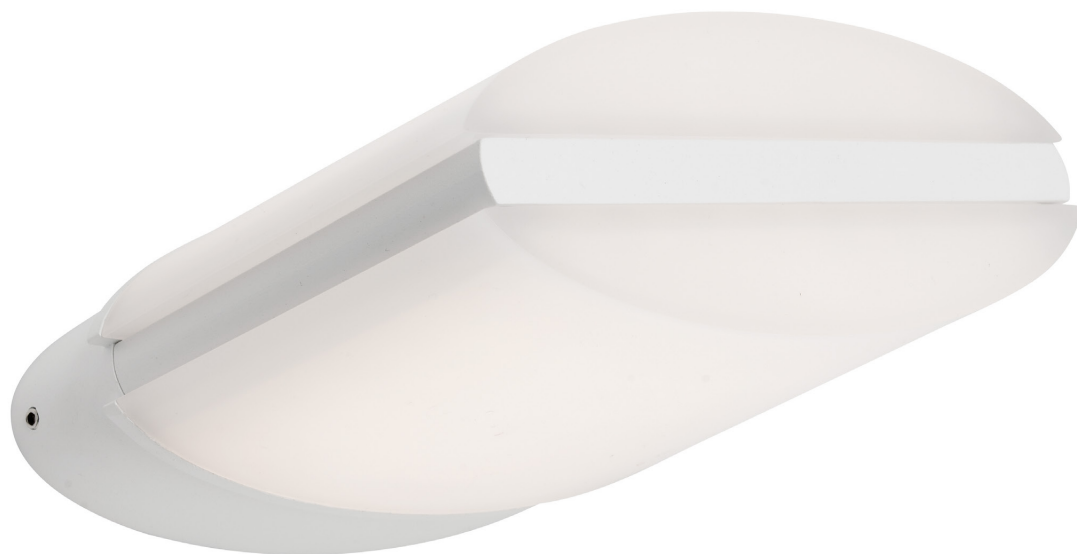

Coastal

Modena

LED CRI 80 3000K IP54

Charcoal finish | White finish | Opal acrylic lens

Exteriors

Model No	Description	Light Source	Lumens	Dimensions
MOD1E CHA, WHT	1lt LED Exterior Wall Light	10w SMD	632Lm	H: 70mm W: 180mm P: 160mm