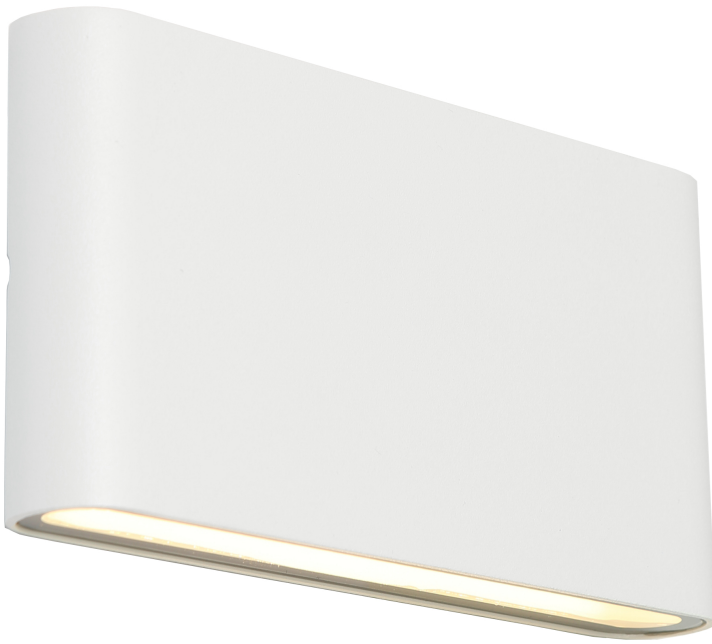

Coastal

Napa

Black finish | White finish | Clear glass lens

Exteriors

Model No	Description	Light Source	Lumens	Dimensions
NAPA2E BLK, WHT	2lt LED Exterior Wall Light	2 x 5w SMD 3000k	694Lm	H: 90mm W: 175mm P: 28mm
NAPA2E BLK, WHT	2lt LED Exterior Wall Light	2 x 5w SMD 4000k	757Lm	H: 90mm W: 175mm P: 28mm
NAPA2E BLK, WHT	2lt LED Exterior Wall Light	2 x 5w SMD 5000k	741Lm	H: 90mm W: 175mm P: 28mm