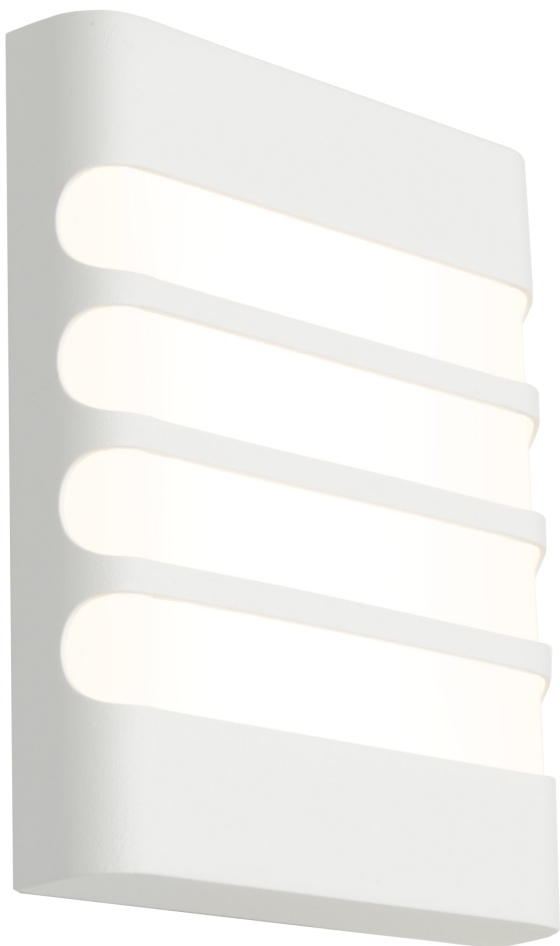

Coastal

Odessa

Black finish | White finish | Grill cover | Frost acrylic lens

Exteriors

Model No	Description	Light Source	Lumens	Dimensions
ODES1EG BLK, WHT	LED Grill Exterior Wall Light	10w SMD 3000k	325Lm	H: 200mm W: 160mm P: 60mm
ODES1EG BLK, WHT	LED Grill Exterior Wall Light	10w SMD 4000k	340Lm	H: 200mm W: 160mm P: 60mm
ODES1EG BLK, WHT	LED Grill Exterior Wall Light	10w SMD 5000k	325Lm	H: 200mm W: 160mm P: 60mm